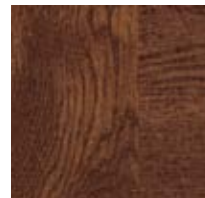

Premium Series Model 9130 with Trenton® Windows; Shown in Ultra-Grain® Cherry Finish Paint Option

FEATURES

- The painted steel surface simulates a real stained door without the hassles of staining and the ongoing maintenance of wood.
- The woodgrain runs horizontal on stiles and vertical on panels for an authentic, natural look.
- Available in Walnut, Dark, Cherry and Medium Finishes that complement entry doors, shutters and other exterior stained wood products.
- Available on select Gallery® Collection 3-Layer and Premium Series models.
- The exterior surface has a stucco texture for a more natural woodgrain look vs. a woodgrain texture that runs in one direction.
- Qualified Gallery® Collection and Premium Series doors are available in specific WINDCODE® ratings.

Window frames, grilles and inserts are color matched to coordinate with each finish. All window options are available.

FINISHES

GALLERY® COLLECTION ULTRA-GRAIN® FINISHES

Walnut Finish

Dark Finish

Medium Finish