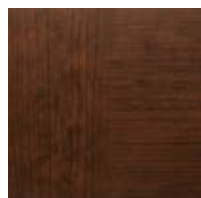

PREMIUM SERIES ULTRA-GRAIN® FINISHES

Walnut Finish