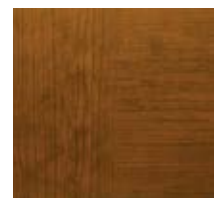

Medium Finish

Note: Due to the printing process, color may vary from actual product color. Please see your Clopay Dealer for actual color sample.